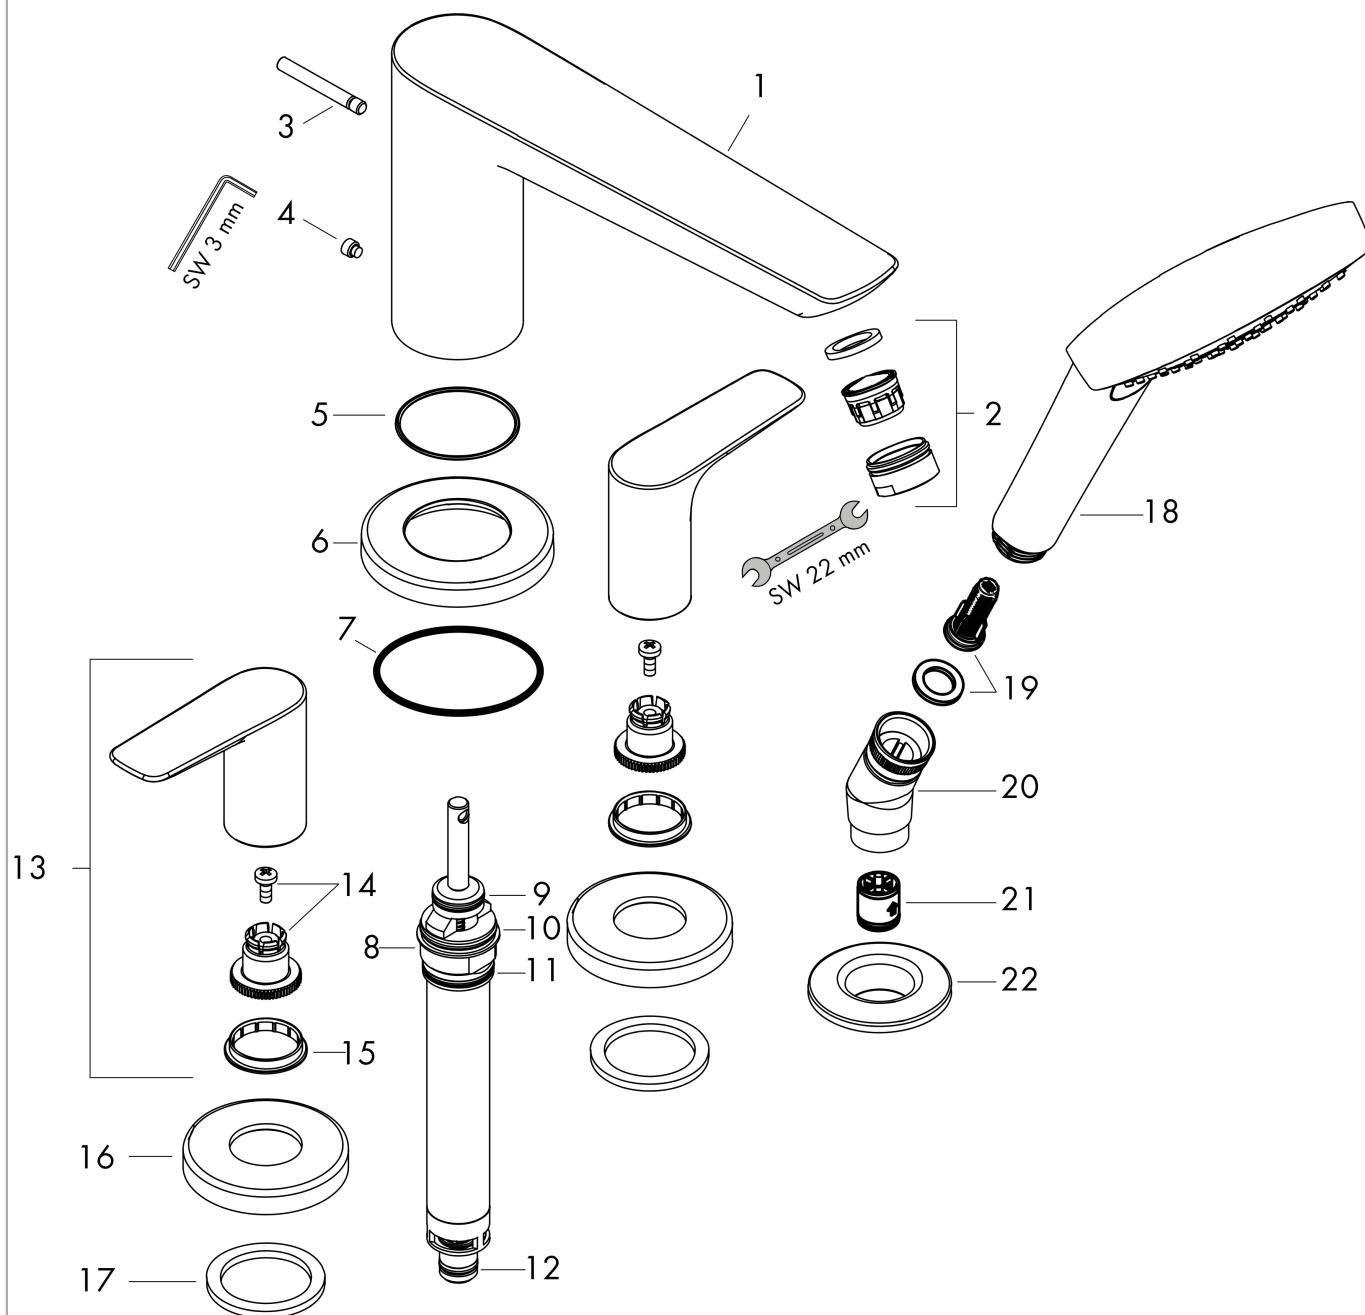

Talis E

4-hole rim mounted bath mixer

Surfaces: **Brushed Black Chrome**

Article Number: **71748340**

Description

product features

- consists of: 4-hole rim mounted bath mixer, hand shower
- 2 functions
- projection 196 mm
- maximum pull-out length of hand shower: 1.60 m
- maximum flow rate at 3 bar: 23,8 l/min
- flow rate for bath spout at 3 bar: 23,8 l/min
- flow rate of hand shower at 3 bar: 16,7 l/min
- min. operating pressure: 1 bar
- non-return valve
- connection dimension: DN15

Technology

Design awards

Product image

Scale drawing

Flowchart

Talis E
4-hole rim mounted bath mixer
 Surfaces: **Brushed Black Chrome** Article Number: **71748340**

Exploded Drawing

Year of production: >07/19

Talis E

4-hole rim mounted bath mixer

Surfaces: **Brushed Black Chrome**

Article Number: **71748340**

Spare part list

Year of production: >07/19

Pos.	Description	Article Number	Price	PU
1	spout cpl.	92780340	-	1
2	aerator M24x1 (25 l/min)	92512340	-	1
3	diverter knob	98707340	-	1
4	hollow set screw M6x6	97660000	-	1
5	O-ring 41x1,5	98168000	-	1
6	escutcheon Ø 70 mm	97779340	-	1
7	O-ring 58x3	98202000	-	1
8	selector assy	96775000	-	1
9	O-Ring 23x2,5	98183000	-	1
10	O-Ring 22x2	98185000	-	1
11	O-Ring 14x2,5	98189000	-	1
12	O-ring 9x2,5	98217000	-	1
13	handle	92779340	-	1
14	handle fixing set	94184000	-	1
15	set of color-rings cold / hot water	95819000	-	1
16	escutcheon	31098340	-	1
17	flat seal	98749000	-	1
18	handshower	26814XXX	> € 44,15	-
19	filter insert	97708000	-	1
20	shower holder	28071340	-	1
21	set of non return valves DW 15	94074000	-	1
22	escutcheon Ø 52 mm	97159340	-	1
a	concealed item	13244180	-	1
b	Grease	90920000	-	1