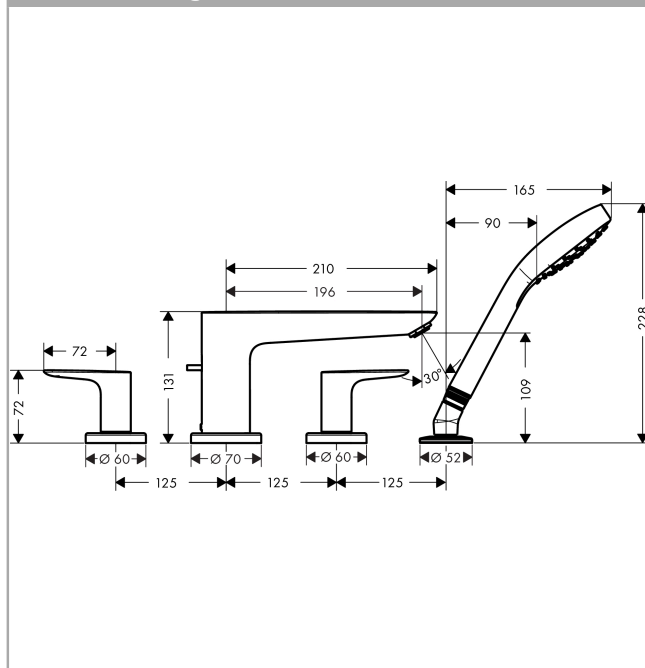

Talis E

4-hole rim mounted bath mixer

Surfaces: **Brushed Black Chrome**

Article Number: **71748340**

Description

product features

- consists of: 4-hole rim mounted bath mixer, hand shower
- 2 functions
- projection 196 mm
- maximum pull-out length of hand shower: 1.60 m
- maximum flow rate at 3 bar: 23,8 l/min
- flow rate for bath spout at 3 bar: 23,8 l/min
- flow rate of hand shower at 3 bar: 16,7 l/min
- min. operating pressure: 1 bar
- non-return valve
- connection dimension: DN15

Technology

Design awards

Product image

Scale drawing

Flowchart

Talis E
4-hole rim mounted bath mixer
 Surfaces: **Brushed Black Chrome** Article Number: **71748340**

Exploded Drawing

Year of production: >07/19

Talis E

4-hole rim mounted bath mixer

Surfaces: **Brushed Black Chrome**

Article Number: **71748340**

Spare part list

Year of production: >07/19

Pos.	Description	Article Number	Price	PU
1	spout cpl.	92780340	-	1
2	aerator M24x1 (25 l/min)	92512340	-	1
3	diverter knob	98707340	-	1
4	hollow set screw M6x6	97660000	-	1
5	O-ring 41x1,5	98168000	-	1
6	escutcheon Ø 70 mm	97779340	-	1
7	O-ring 58x3	98202000	-	1
8	selector assy	96775000	-	1
9	O-Ring 23x2,5	98183000	-	1
10	O-Ring 22x2	98185000	-	1
11	O-Ring 14x2,5	98189000	-	1
12	O-ring 9x2,5	98217000	-	1
13	handle	92779340	-	1
14	handle fixing set	94184000	-	1
15	set of color-rings cold / hot water	95819000	-	1
16	escutcheon	31098340	-	1
17	flat seal	98749000	-	1
18	handshower	26814XXX	> € 44,15	-
19	filter insert	97708000	-	1
20	shower holder	28071340	-	1
21	set of non return valves DW 15	94074000	-	1
22	escutcheon Ø 52 mm	97159340	-	1
a	concealed item	13244180	-	1
b	Grease	90920000	-	1