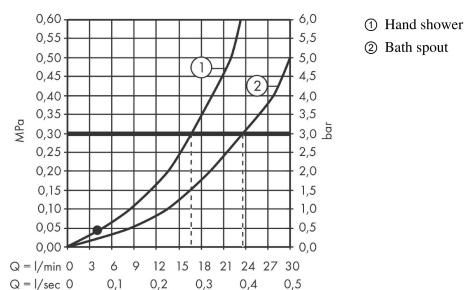

Talis E

4-hole rim mounted bath mixer

Surfaces: **Brushed Black Chrome**

Article Number: **71748340**

Description

product features

- consists of: 4-hole rim mounted bath mixer, hand shower
- 2 functions
- projection 196 mm
- maximum pull-out length of hand shower: 1.60 m
- maximum flow rate at 3 bar: 23,8 l/min
- flow rate for bath spout at 3 bar: 23,8 l/min
- flow rate of hand shower at 3 bar: 16,7 l/min
- min. operating pressure: 1 bar
- non-return valve
- connection dimension: DN15

Technology

Design awards

Product image

Scale drawing

Flowchart

Talis E
4-hole rim mounted bath mixer
 Surfaces: **Brushed Black Chrome** Article Number: **71748340**

Exploded Drawing

Year of production: >07/19

Talis E

4-hole rim mounted bath mixer

Surfaces: **Brushed Black Chrome**

Article Number: **71748340**

Spare part list

Year of production: >07/19

Pos.	Description	Article Number	Price	PU
1	spout cpl.	92780340	-	1
2	aerator M24x1 (25 l/min)	92512340	-	1
3	diverter knob	98707340	-	1
4	hollow set screw M6x6	97660000	-	1
5	O-ring 41x1,5	98168000	-	1
6	escutcheon Ø 70 mm	97779340	-	1
7	O-ring 58x3	98202000	-	1
8	selector assy	96775000	-	1
9	O-Ring 23x2,5	98183000	-	1
10	O-Ring 22x2	98185000	-	1
11	O-Ring 14x2,5	98189000	-	1
12	O-ring 9x2,5	98217000	-	1
13	handle	92779340	-	1
14	handle fixing set	94184000	-	1
15	set of color-rings cold / hot water	95819000	-	1
16	escutcheon	31098340	-	1
17	flat seal	98749000	-	1
18	handshower	26814XXX	> € 44,15	-
19	filter insert	97708000	-	1
20	shower holder	28071340	-	1
21	set of non return valves DW 15	94074000	-	1
22	escutcheon Ø 52 mm	97159340	-	1
a	concealed item	13244180	-	1
b	Grease	90920000	-	1